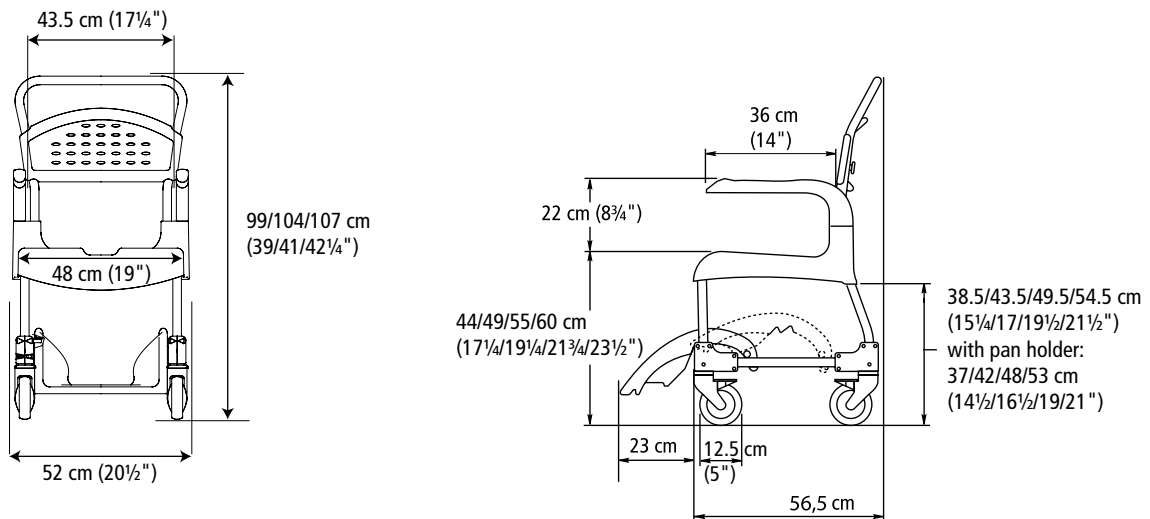

Features

Easy manoeuvring

All models of the Etac Clean are easy to manoeuvre thanks to the neat design.

Perfect fit

The push handle's upright position makes Etac Clean fit perfectly over any wall mounted toilet.

Improved access

The seat has a recess at the front and is fully open at rear.

Comfortable and practical foot support

The softly curved design provides comfort and stability for the feet.

Accessories

See our wide range of accessories "Accessories for all Clean models" on page 24.