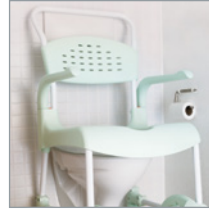

Etac Clean is a prize winning range of shower commode chairs with different seat heights or built in height adjustability. Etac Clean is also available with comfort padding set or with propelling wheels. They all have the same characteristic design and functions.

Easy manoeuvring and perfect fit

Etac Clean is easy to manoeuvre thanks to the push handle width. Another strong advantage is the push handle's upright position. This ensures that Clean fits over any wall mounted toilet.

Improved access

The seat has a recess at the front and is fully open at the rear. This improves the accessibility for intimate hygiene.

Comfortable and practical foot support

The foot support has a unique design. It can slide in underneath the seat when not needed. The softly curved surface provides comfort and stability for the feet and the heels are protected by the covered sides of the foot support.

Features

Easy manoeuvring

All models of the Etac Clean are easy to manoeuvre thanks to the neat design.

Perfect fit

The push handle's upright position makes Etac Clean fit perfectly over any wall mounted toilet.