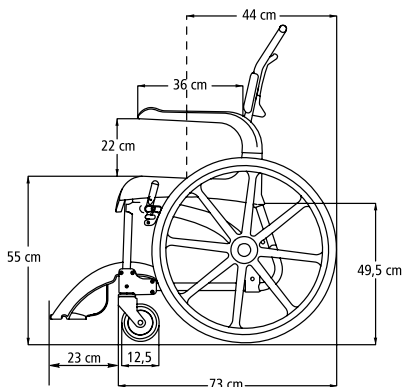

## Easy manoeuvring

The rear wheels on Clean 24" are positioned to maximise the manoeuvrability which makes the chair easy to propel without compromising the security of the user.

*There is enough seat space in front of the wheels for side transfer.*

*An Etac Clean with 55 cm (21¾") seat height can be remodelled to a Clean 24" by assembling the accessory "Rear Wheel Adapter".*

### Description

Clean 55 cm (21¾) with 24" rear wheels, green 80209216  
 Clean 55 cm (21¾) with 24" rear wheels, grey 80209276