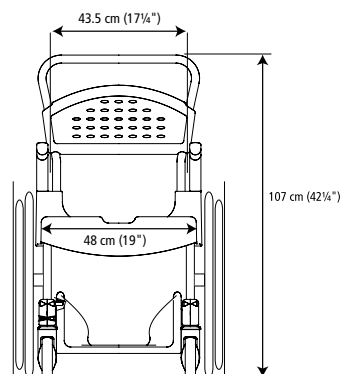

*There is enough seat space in front of the wheels for side transfer.*

*An Etac Clean with 55 cm (21¾") seat height can be remodelled to a Clean 24" by assembling the accessory "Rear Wheel Adapter".*

### Description

Clean 55 cm (21¾) with 24" rear wheels, green 80209216  
 Clean 55 cm (21¾) with 24" rear wheels, grey 80209276